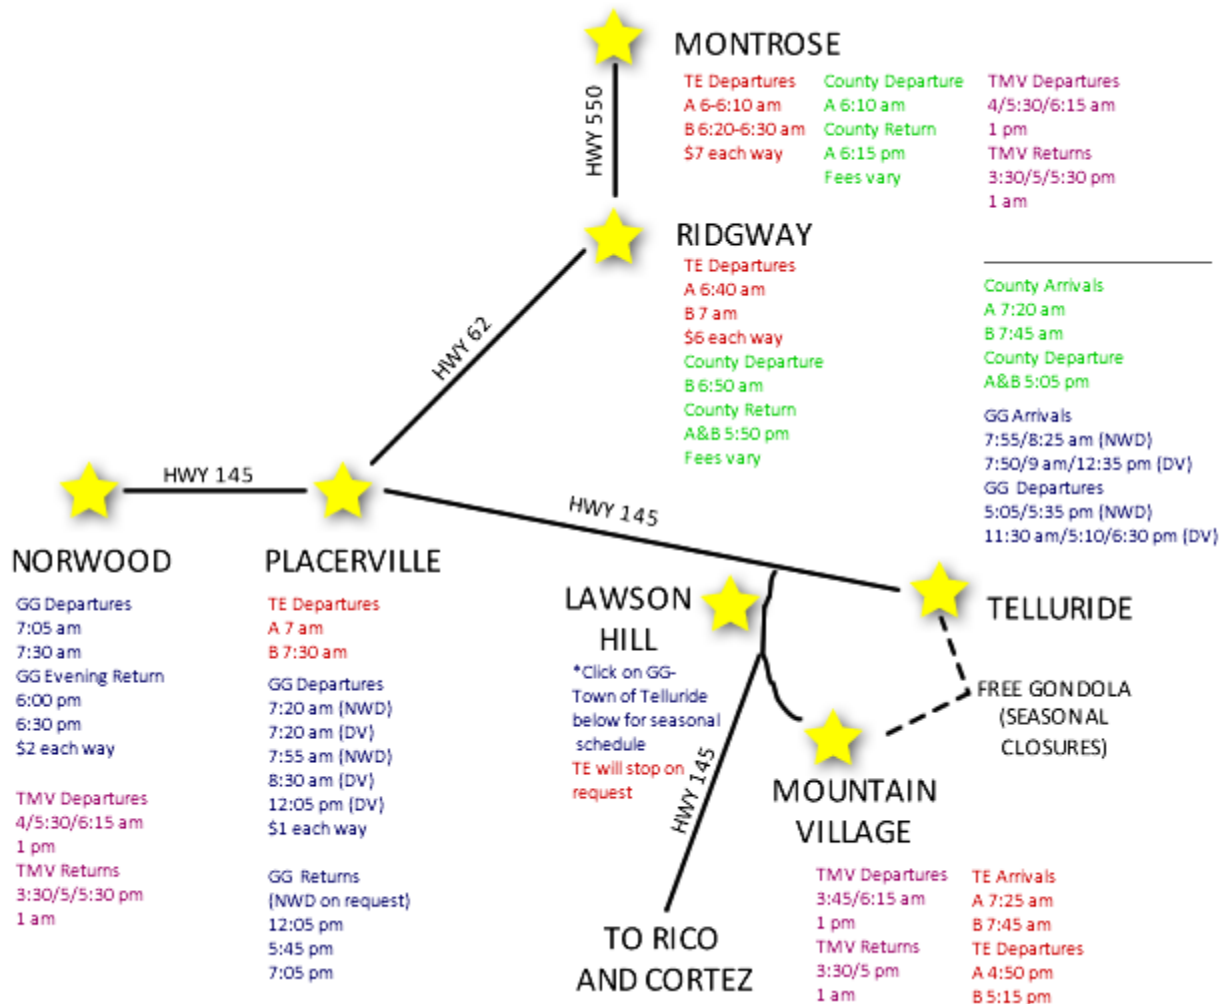

# Regional Public Transit Options (Colorado West Slope South)

## KEY

GG: Galloping Goose Transit, [Town of Telluride](http://www.townoftelluride.com), 970-728-5700

TE: [Telluride Express](http://www.tellurideexpress.com), 970-728-6668

San Miguel County van pool, 970-728-3844

## More Options

### GREYHOUND

Southbound

arr. 6:10pm dep. 6:45pm

Northbound

arr. 9:05 am dep. 9:35 am

[ALL POINTS TRANSIT](#)

Various routes throughout Montrose (Senior Van), 970-249-0128

Return to San Miguel County [Home Page](#)